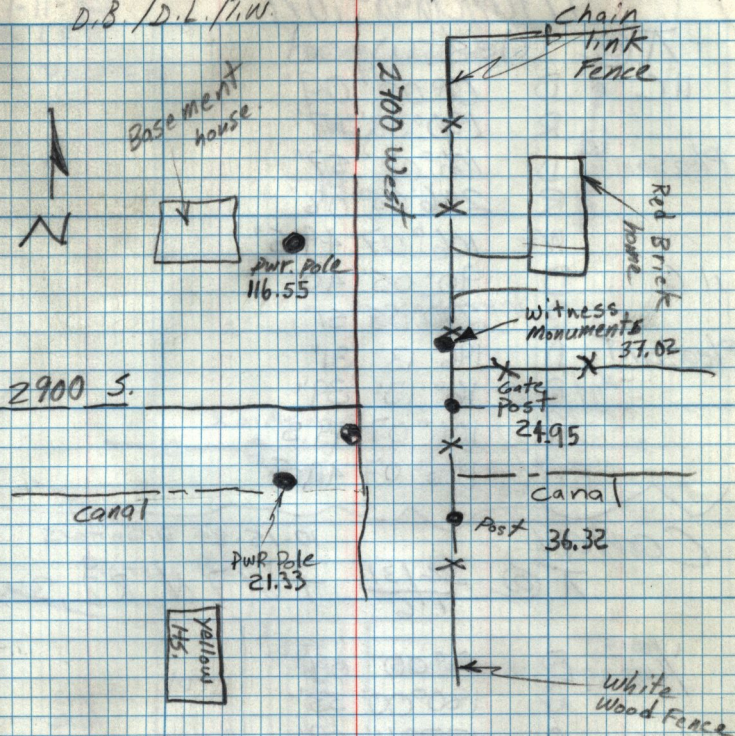

2-25-85
D.B. / D.L. / T.W.

34/35 weber co. 1963 64

Nail & washers in pwr pole, posts.